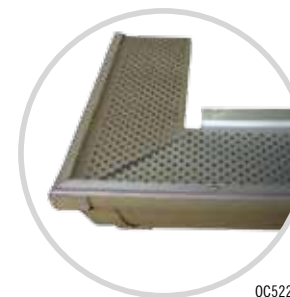

- The products are covered for 10 years.
- Leaf Relief by Ply Gem will keep gutters from overflowing due to internal gutter clogging.

LEAF RELIEF HAS BEEN GREEN APPROVED BY THE NAHB RESEARCH CENTER. This means you can be assured that Leaf Relief complies with specific green practice criteria in the National Green Building Standard. Visit www.GreenApprovedProducts.com for more details.

Leaf Relief has a 10-year "No Clog, No Overflow" warranty that is backed by Ply Gem Industries, Inc. Consult the actual warranty for complete coverage details.

THE MOST EFFECTIVE PATENTED DESIGN

Leaf Relief® by Ply Gem is more effective than other types of gutter protection at keeping natural debris, such as leaves, twigs and pine needles, from blocking your gutters.

PRODUCT COMPARISON

PRODUCT	Installed price	100% debris* efficiency	Fits all roof slopes and never requires gutter repositioning	Virtually invisible from the ground	Never caves in	Pest resistant (birds/squirrels)
LEAF RELIEF®	\$\$	✓	✓	✓	✓	✓
Gutter Helmet®	\$\$\$\$				✓	✓
Gutter Topper®	\$\$\$\$				✓	✓
Leaf Guard®	\$\$\$\$		✓		✓	
Waterfall®	\$\$					

*Observation; Architectural testing (twigs) 3/03

IT'S GUTTER PROTECTION THAT REALLY WORKS.

Leaf Relief® by Ply Gem can drain 29.7" of rainfall an hour — that's more than the highest rainfall ever recorded (Holt, Missouri 1947 at 12") in one hour. Leaf Relief® is not only the most effective gutter protection system on the market, it is also the most invisible. Leaf Relief® lays flat and fits snugly on top of your gutter.